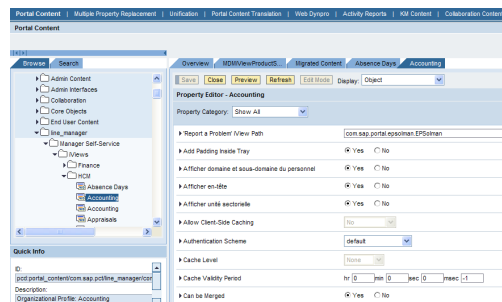

* SAP software comes pre-installed and configured on HP ProLiant servers. Licenses are not included.

Des Services HP

- § Activation des logiciels nécessaires pour l'utilisation du serveur
- § Installation du serveur sur le réseau de l'entreprise
- § Connexion de Discovery à 3 systèmes, (R/3, BW, système externe)
- § Support ponctuel pour la résolution de problèmes divers IT

Support, prototype formation Sap NetWeaver

- § Aide à la prise en main du système
  - Fonctionnalités standard du système
  - Installation des logiciels clients pour les outils de développement
- § Présentation et formation de base sur les nouveaux outils de développement
  - Visual composer
  - Procédure guidée
  - Portail
  - Developer studio
- § Prototype
  - Définition et implémentation d'un scénario propre à l'entreprise utilisant l'approche SOA et les outils NetWeaver

PAS DE LICENCE SUPPLEMENTAIRE NECESSAIRE POUR LES CLIENTS SAP ERP OU SAP Business Suite Customers